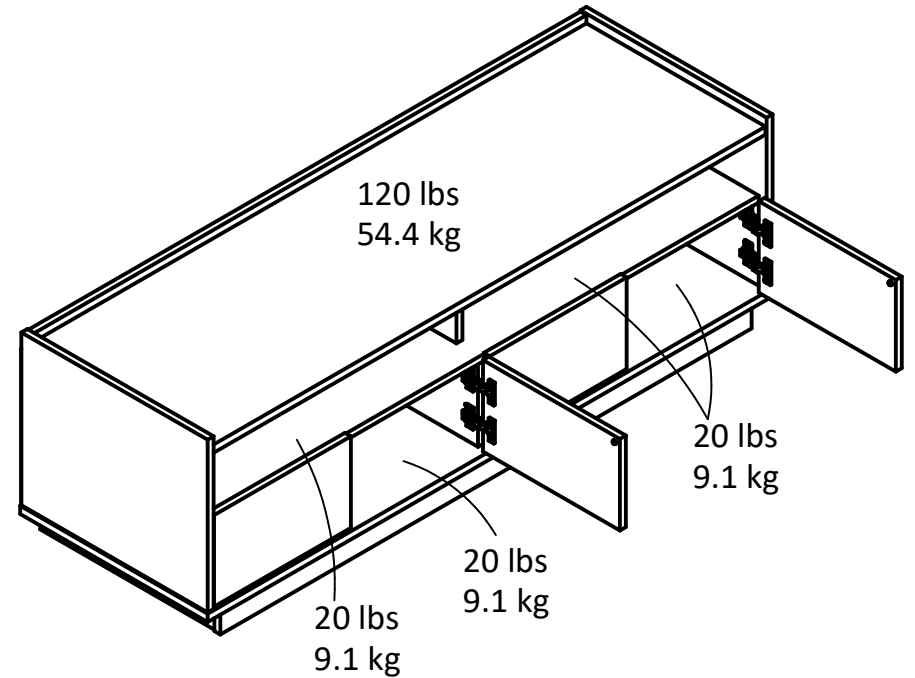

**3717**

Interior Storage dimensions:  
Shelf Area  
58.11 in. (147.6 cm) W  
5.91 in. (15.0 cm) H  
18.74 in. (47.6 cm) D  
3.72 cubic feet

Interior Storage dimensions:  
(2) storage spaces  
28.68 in. (72.85 cm) W  
7.60 in. (19.3 cm) H  
18.66 in. (47.4 cm) D  
2.35 cubic feet (each side)

Overall Product Size:  
59.60"W x 19.69"D x 18.74"H  
151.4cm W x 50.0cm D x 47.6cm H

Wood Breakdown: 95%  
Total storage: 8.42 cubic feet

**Unit holds up to 69" Flat Screen TV's**

Maximum Weight Capacities  
Unit Weight: 92 lbs. (41.7 kg)