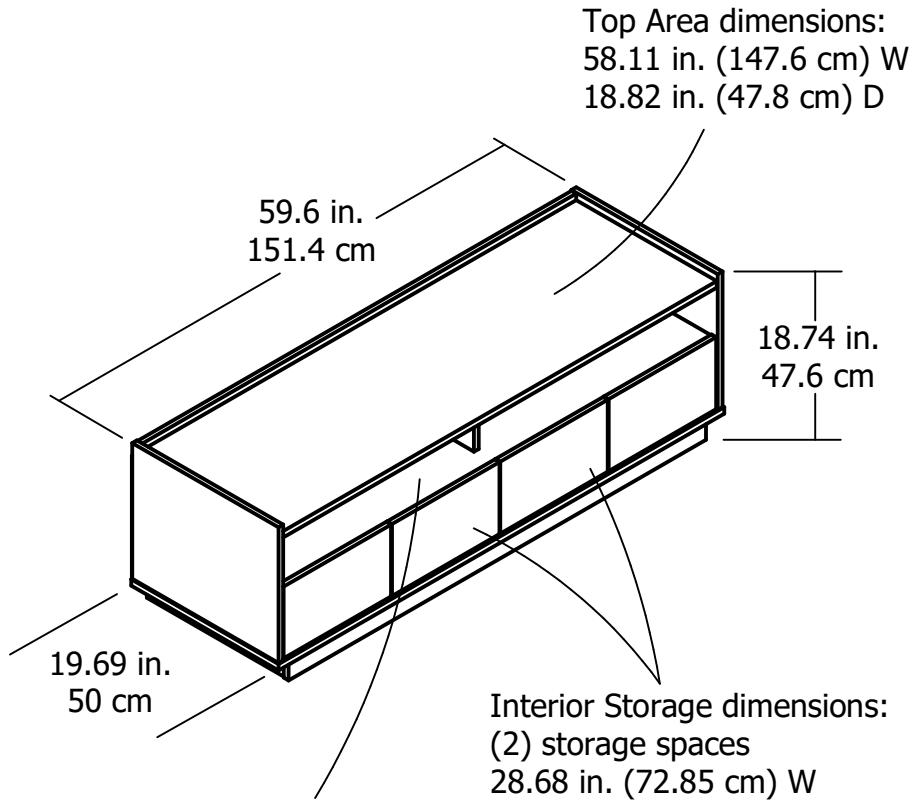

**3717**

Interior Storage dimensions:  
Shelf Area  
58.11 in. (147.6 cm) W  
5.91 in. (15.0 cm) H  
18.74 in. (47.6 cm) D  
3.72 cubic feet

Interior Storage dimensions:  
(2) storage spaces  
28.68 in. (72.85 cm) W  
7.60 in. (19.3 cm) H  
18.66 in. (47.4 cm) D  
2.35 cubic feet (each side)

Overall Product Size:  
59.60"W x 19.69"D x 18.74"H  
151.4cm W x 50.0cm D x 47.6cm H

Wood Breakdown: 95%  
Total storage: 8.42 cubic feet

**Unit holds up to 69" Flat Screen TV's**

Maximum Weight Capacities  
Unit Weight: 92 lbs. (41.7 kg)